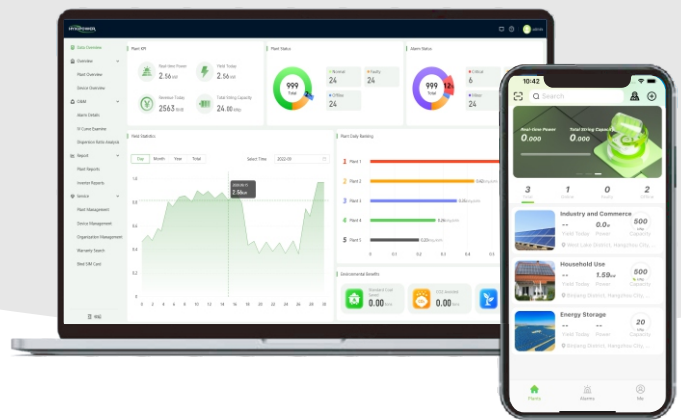

HYXiPOWER Smart Energy Platform

www.hyxicloud.com

Ultimate Experience

- One-click cloud setup for seamless operation
- One-stop user view for more comprehensive data
- Scenario-oriented interface for precise information
- Multi-node, all-time-zone coverage for smoother access
- All-in-one user terminal, no more app switching

Ultimate Safety

- Comprehensive monitoring and proactive risk alerts
- Scalable cloud for stable millions of devices connectivity
- Robust IoT foundation to ensure cloud security

Efficient O&M

- Intelligent layout with rapid module-level visualization
- App/WEB sync, real-time control, multi-end operation
- Unified management, OTA updates, fast fault resolution
- Real-time data analysis for automated alerts

Comprehensive Intelligence

- 24/7 AI cells management for safety control
- One-click diagnostics for utility safety monitoring
- Intelligent IV diagnostics for precise fault positioning
- 24H intelligent TOU scheduling for maximum profit
- Power forecast for optimized energy scheduling
- Industry-specific model with integrated interaction

Open Ecosystem

- OpenAPI for platform-level cloud connectivity
- Customizable SaaS solution, empowering ecosystem partners
- Multi-mode virtual PV plant access for fast integration

- Multi-dimensional reports for efficient decision-making
- 24/7 intelligent sensing for 360° security
- Efficient smart control of heat pumps and generators